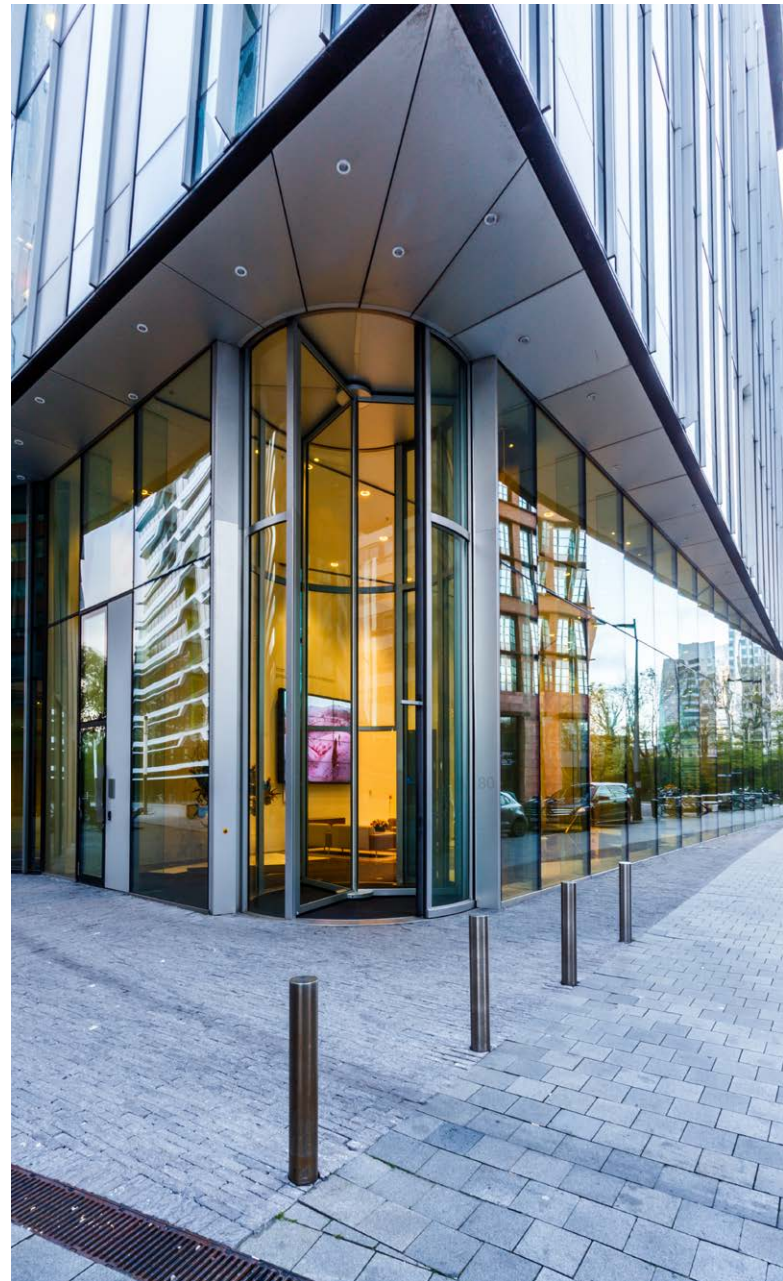

## TALLEST ROYAL FULL VISION TALL REVOLVING DOORS IN THE WORLD. THE ROCK, AMSTERDAM, THE NETHERLANDS

The office tower Mahler 4, also known as The Rock, is part of an expressive high-rise urban development south of Amsterdam, named Zuidas. Located in the proximity of the city centre and with direct access to the urban network of public transport, airport and highways, the project incorporates the potential of this unique location.

The leading Dutch law firm De Brauw Blackstone Westbroek chose the Erick van Egeraat office tower, a landmark in the Mahler4 area at the prestigious Zuidas to be the new company's headquarters.

In order to match the needs and demands of De Brauw Blackstone Westbroek, being the sole tenant of the building, several amendments were made to the program. The specific programme, combined with the special design and the carefully selected materials, has resulted in a unique building which optimally matches the need of De Brauw Blackstone Westbroek.

Bauporte Design Entrances BV designed, manufactured, installed and performs maintenance to the 3 Full Vision revolving doors.

At the main entrance "the tallest revolving doors in the world" have been installed. The revolving doors have a diameter of 3400 mm and an awesome walk-through height of 7100 mm and are constructed entirely from glass. In-ground heaters are built into the floor to prevent draught. In addition, the building is properly sealed by the Bauporte revolving doors, since the fully automatic, curved night door locks in a sliding manner across the same height of 7,100 mm and bolts automatically. The other 2 Royal Full Vision TALL revolving doors have a diameter of 3400 mm and a height of 4400 mm respectively 3300 mm.